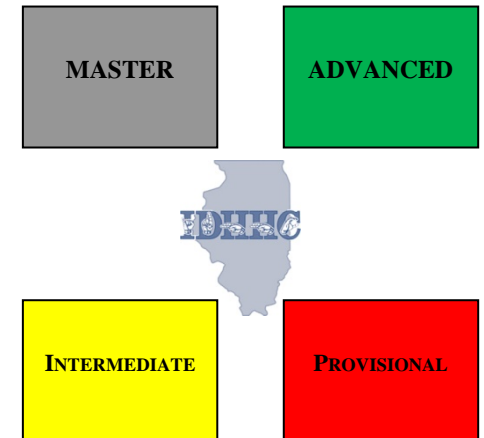

PROFICIENCY LEVELS FOR LICENSED SIGN LANGUAGE INTERPRETERS

Illinois Deaf and Hard of Hearing Commission

<http://www.idhhc.illinois.gov>

INTERPRETER LICENSURE PROFICIENCY LEVELS & ALLOWED INTERPRETER ASSIGNMENTS